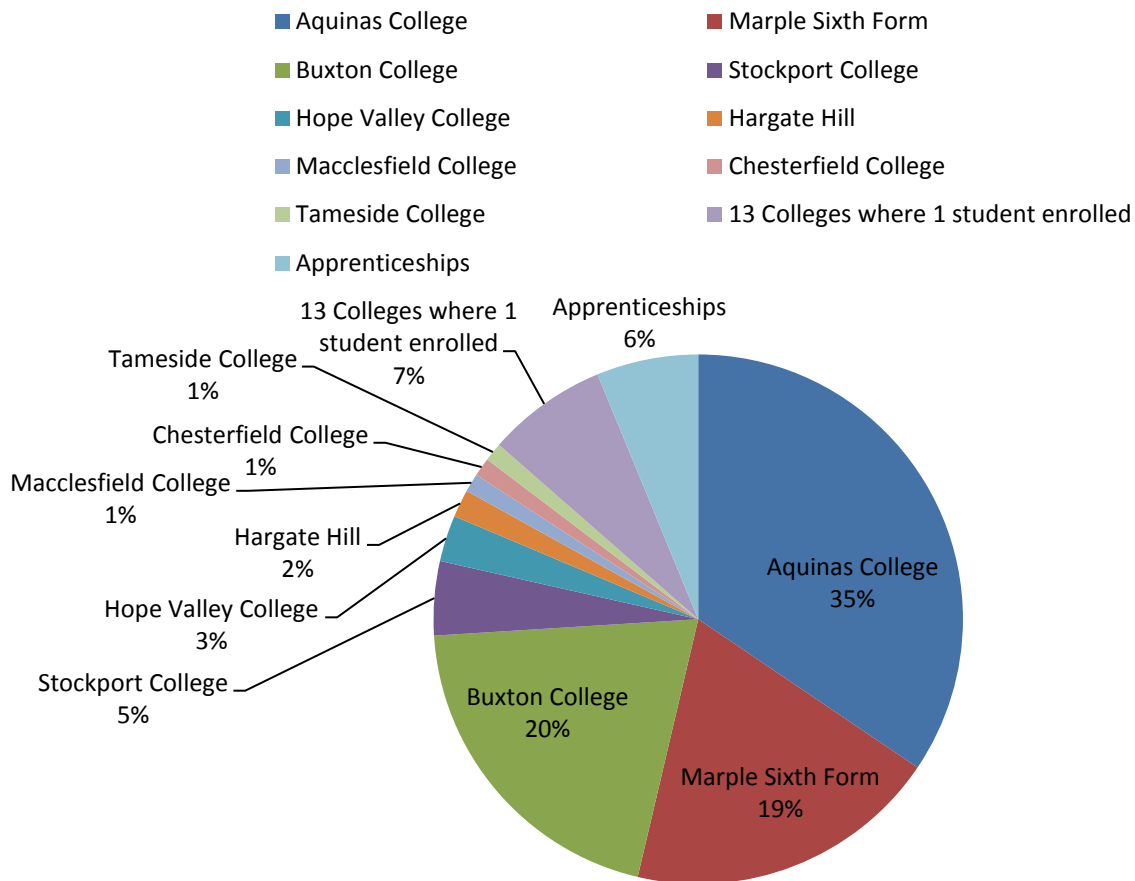

2016 Year 11 Destinations (177 students)

**Students enrolled at 22 different colleges.
11 Apprenticeships**

List of 13 colleges

Ashton College
 Xaverian
 Loreto College
 Glossopdale Sixth form
 Lady Manners Sixth form
 Cheethams School of Music
 New Mills Sixth Form
 Reaseheath Agricultural College
 Oakwood Hall, Rochdale
 Poynton Sixth form
 Peak School
 Leek College
 Manchester College